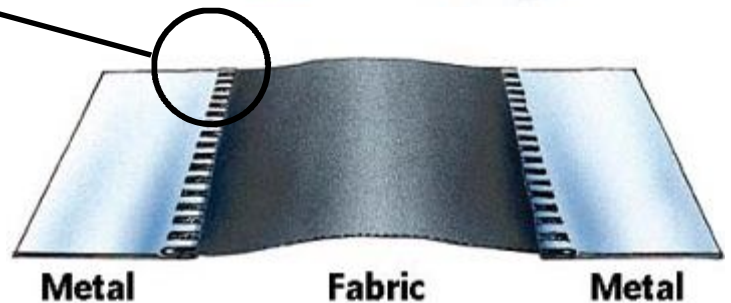

Product Specifications

All air duct installations for heating, cooling or ventilation are attached to mechanical equipment containing a fan or blower.

This equipment causes vibrations and noises which are transmitted in the metal ducts throughout the installation. In order to isolate vibrations and noises caused by air handling units, fans and other equipment, it is highly recommended to install an airtight flexible joint between the outlet of the devices and the air duct. This joint, consisting of a fabric which is

attached to sheet metal on both sides is called a "Flexible Duct Connector". It is necessary to select an airtight and flexible cloth with good weathering qualities and which can withstand temperatures inside and outside the duct. Our flexible duct connectors are perfect for this job

Seam Type LOC-4
Steel 28 ga. (0.4mm)
Many dimensions

Technical Specifications

Fabric	RO-Robust	PU-Polyurethane
Weight : Backing (gr./sq.m.)	160	410
Coating (gr./sq.m.)	440	2x20
Total (gr./sq.m.)	600	450
Colour	Dark grey	Aluminium grey
Temperature range	-30°C to +70°C	-50°C to +200°C
Fire resistance	Flame retardant NFPA701	M0 400°C-2 hours EMPA
Tensile strength	>= 250 daN/5cm	>= 250 daN/5cm
Wrap Weft	>= 250 daN/5cm	>= 250 daN/5cm
Tear strength	>= 22 daN	>= 10 daN
Wrap Weft	>= 20 daN	>= 15 daN
Features	Excellent mechanical resistance. High abrasion resistance. All purpose fabric.	Very good temp. resistance. M0-400°C/2h classified