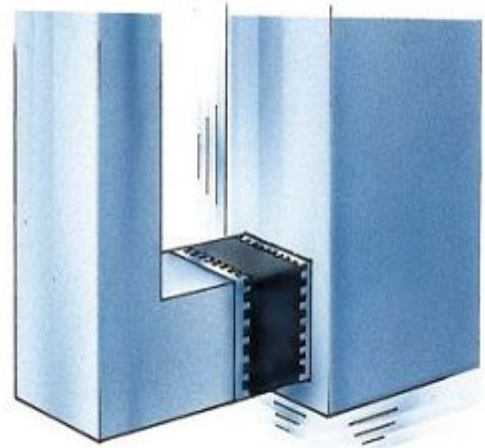

Product Specifications

All air duct installations for heating, cooling or ventilation are attached to mechanical equipment containing a fan or blower.

This equipment causes vibrations and noises which are transmitted in the metal ducts throughout the installation. In order to isolate vibrations and noises caused by air handling units, fans and other equipment, it is highly recommended to install an airtight flexible joint between the outlet of the devices and the air duct. This joint, consisting of a fabric which is

attached to sheet metal on both sides is called a "Flexible Duct Connector". It is necessary to select an airtight and flexible cloth with good weathering qualities and which can withstand temperatures inside and outside the duct. Our flexible duct connectors are perfect for this job

Seam Type LOC-4
Steel 28 ga. (0.4mm)
Many dimensions

Technical Specifications

Fabric	RO-Robust	PU-Polyurethane
Weight : Backing (gr./sq.m.)	160	410
Coating (gr./sq.m.)	440	2x20
Total (gr./sq.m.)	600	450
Colour	Dark grey	Aluminium grey
Temperature range	-30°C to +70°C	-50°C to +200°C
Fire resistance	Flame retardant NFPA701	M0 400°C-2 hours EMPA
Tensile strength	>= 250 daN/5cm	>= 250 daN/5cm
Wrap Weft	>= 250 daN/5cm	>= 250 daN/5cm
Tear strength	>= 22 daN	>= 10 daN
Wrap Weft	>= 20 daN	>= 15 daN
Features	Excellent mechanical resistance. High abrasion resistance. All purpose fabric.	Very good temp. resistance. M0-400°C/2h classified